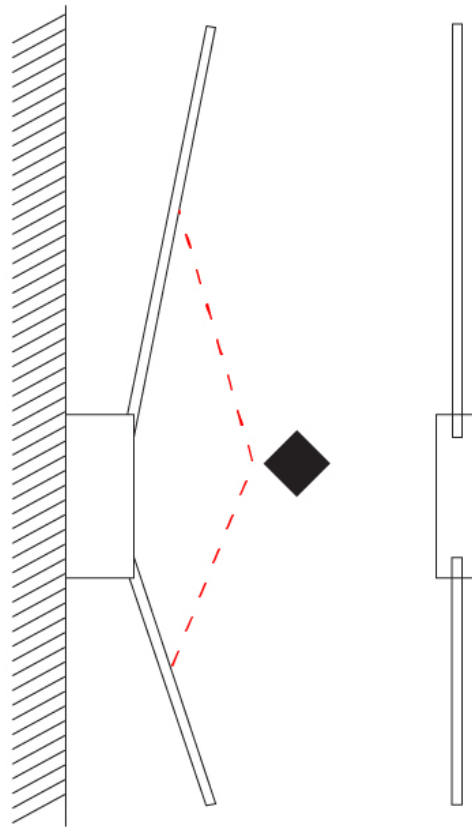

## SPILO 2 ROD SURFACE

D42055-

PROJECT \_\_\_\_\_

TYPE \_\_\_\_\_

SPECIFIER \_\_\_\_\_

QUANTITY \_\_\_\_\_

DATE \_\_\_\_\_

D