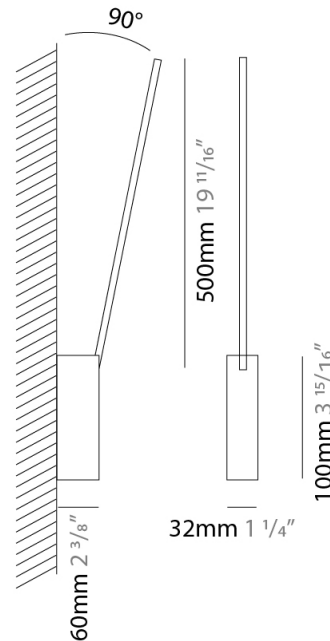

PROJECT	
TYPE	
SPECIFIER	
QUANTITY	
DATE	

SPILLO 1 ROD SURFACE

D42034- -

base number
Color   Temperature   Finish   Options

1. To build a product code in our configurator select the specify button on the base model # product page
2. To build a manual product code on this datasheet choose from the options listed below in blue font and add the suffix to the base model #

GENERAL

Series: Spillo
Subseries: Spillo 1 Rod
Brand: Icone
Division: Design
Mounting Type: Surface
Mounting Location: Wall
Subcategory: Ambient

PHYSICAL

Shape: Rectangle
Width (mm): 32
Width (in): 1 1/4
Height (mm): 500
Height (in): 19 11/16
Extension (mm): 460
Extension (in): 18 1/8
Light Distribution: Direct / Indirect
Fixture Finish: WHI / WHC / BLK / BGD
Fixture Material: Brass

ELECTRICAL

Lamp Type: LED
Total Output Wattage (W): 4.8
Dimming: Non-Dimmable
Driver Included: Yes
Driver Location: Integrated
Driver Type: Constant Voltage - 120Vac
Driver Class: Class 2
Input Voltage (V): Universal
Output Voltage (V): 12
Upon Request: (Not included - see components) Remote: 0-10Vdc dimming

LED

Color Temperature (°K): 2700 / 3000
Nominal Lumen (lm): 440
CRI: >90 CRI
Lamp Life (hrs): 50000

OPTICAL

Adjustability: Tilt 90°

RATINGS AND CERTIFICATIONS

Certified By: Certified for North American Standards
IP rating: IP20