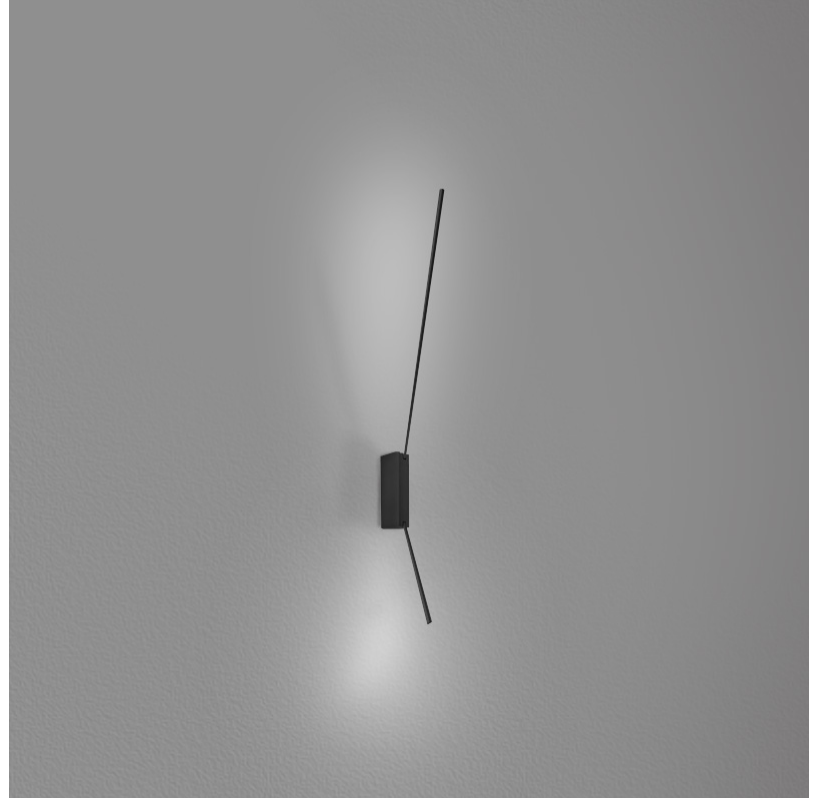

## SPILLO 1 ROD SURFACE

**D42034-** -

base number                          
 Color            Temperature    Finish            Options

- To build a product code in our configurator select the specify button on the base model # product page
- To build a manual product code on this datasheet choose from the options listed below in blue font and add the suffix to the base model #

### GENERAL

Series: Spillo  
 Subseries: Spillo 1 Rod  
 Brand: Icone  
 Division: Design  
 Mounting Type: Surface  
 Mounting Location: Wall  
 Subcategory: Ambient

**GENERAL**

Series: Spillo  
 Subseries: Spillo 2 Rod  
 Brand: Icone  
 Division: Design  
 Mounting Type: Surface  
 Mounting Location: Wall  
 Subcategory: Ambient

**PHYSICAL**

Shape: Rectangle  
 Width (mm): 32  
 Width (in): 1 1/4  
 Height (mm): 720  
 Height (in): 28 3/8  
 Extension (mm): 460  
 Extension (in): 18 1/8  
 Light Distribution: Direct / Indirect  
 Fixture Finish: WHI / WHC / BLK / BGD  
 Fixture Material: Brass

**LED**

Color Temperature (°K): 2700 / 3000  
 Nominal Lumen (lm): 660  
 CRI: >90 CRI

**OPTICAL**

Adjustability: Tilt 90°

**RATINGS AND CERTIFICATIONS**

Certified By: Certified for North American Standards  
 IP rating: IP20