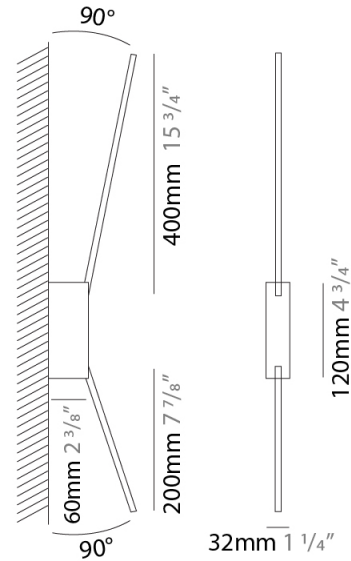

### PHYSICAL

Shape: Rectangle  
 Width (mm): 32  
 Width (in): 1 1/4  
 Height (mm): 500  
 Height (in): 19 11/16  
 Extension (mm): 460  
 Extension (in): 18 1/8  
 Light Distribution: Direct / Indirect  
 Fixture Finish: WHI / WHC / BLK / BGD  
 Fixture Material: Brass

**GENERAL**

Series: Spillo  
 Subseries: Spillo 2 Rod  
 Brand: Icone  
 Division: Design  
 Mounting Type: Surface  
 Mounting Location: Wall  
 Subcategory: Ambient

**PHYSICAL**

Shape: Rectangle  
 Width (mm): 32  
 Width (in): 1 1/4  
 Height (mm): 720  
 Height (in): 28 3/8  
 Extension (mm): 460  
 Extension (in): 18 1/8  
 Light Distribution: Direct / Indirect  
 Fixture Finish: WHI / WHC / BLK / BGD  
 Fixture Material: Brass

**LED**

Color Temperature (°K): 2700 / 3000  
 Nominal Lumen (lm): 660  
 CRI: >90 CRI

**OPTICAL**

Adjustability: Tilt 90°

**RATINGS AND CERTIFICATIONS**

Certified By: Certified for North American Standards  
 IP rating: IP20