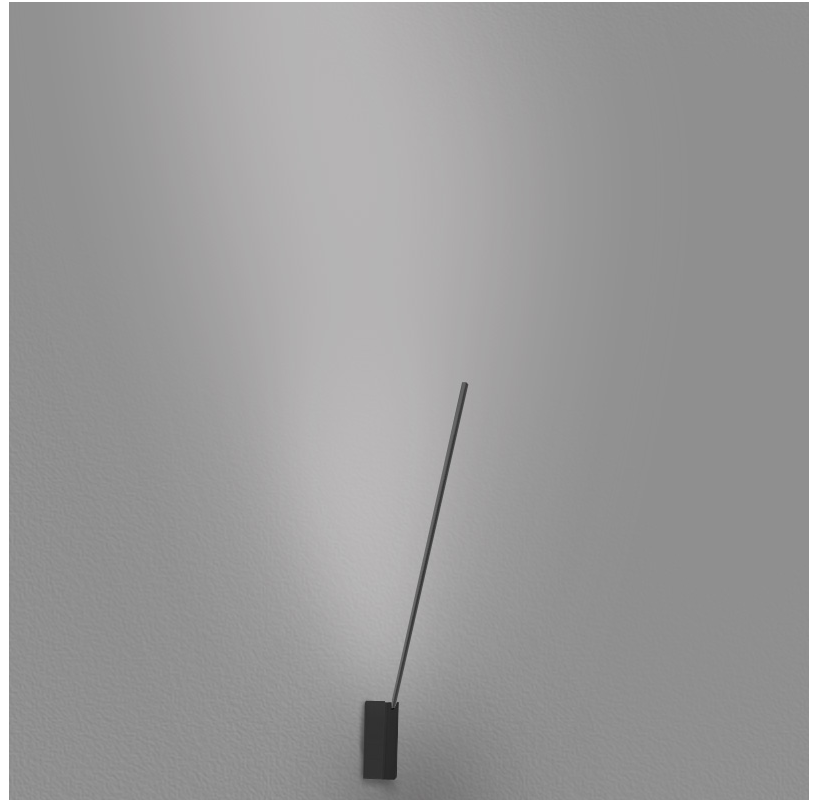

## SPILLO 1 ROD SURFACE

**D42034-** -

base number                          
 Color            Temperature    Finish            Options

- To build a product code in our configurator select the specify button on the base model # product page
- To build a manual product code on this datasheet choose from the options listed below in blue font and add the suffix to the base model #

### GENERAL

Series: Spillo  
 Subseries: Spillo 1 Rod  
 Brand: Icone  
 Division: Design  
 Mounting Type: Surface  
 Mounting Location: Wall  
 Subcategory: Ambient

### OPTICAL

Adjustability: Tilt 90°

## SPILLO 1 ROD SURFACE

D42034-

PROJECT
TYPE
SPECIFIER
QUANTITY
DATE

D