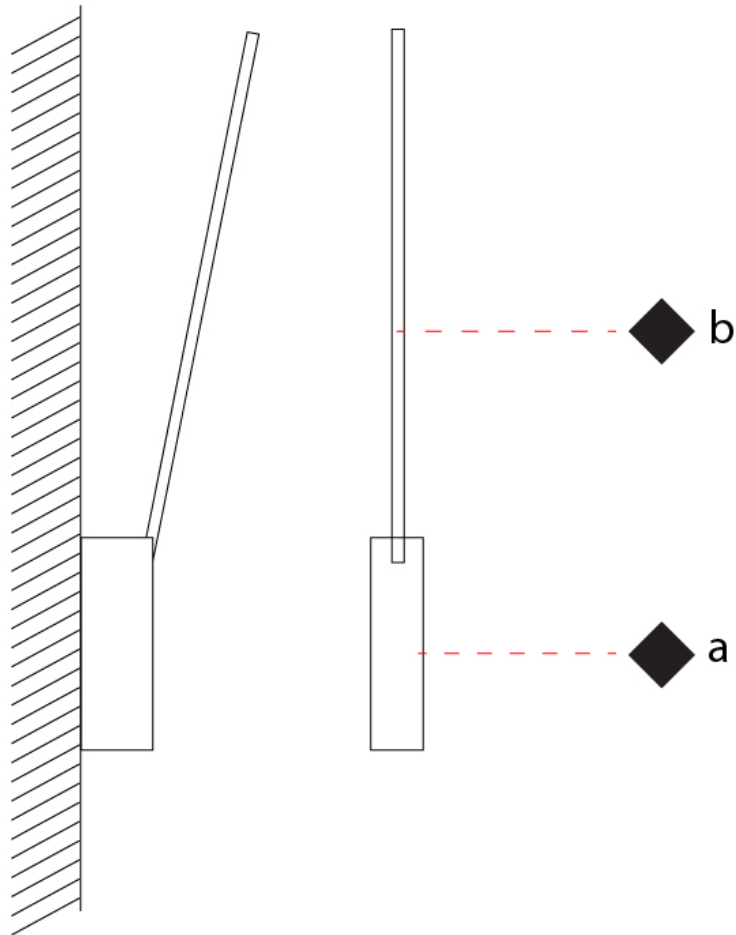

SPILLO 1 ROD SURFACE

D42034-

PROJECT
TYPE
SPECIFIER
QUANTITY
DATE

D